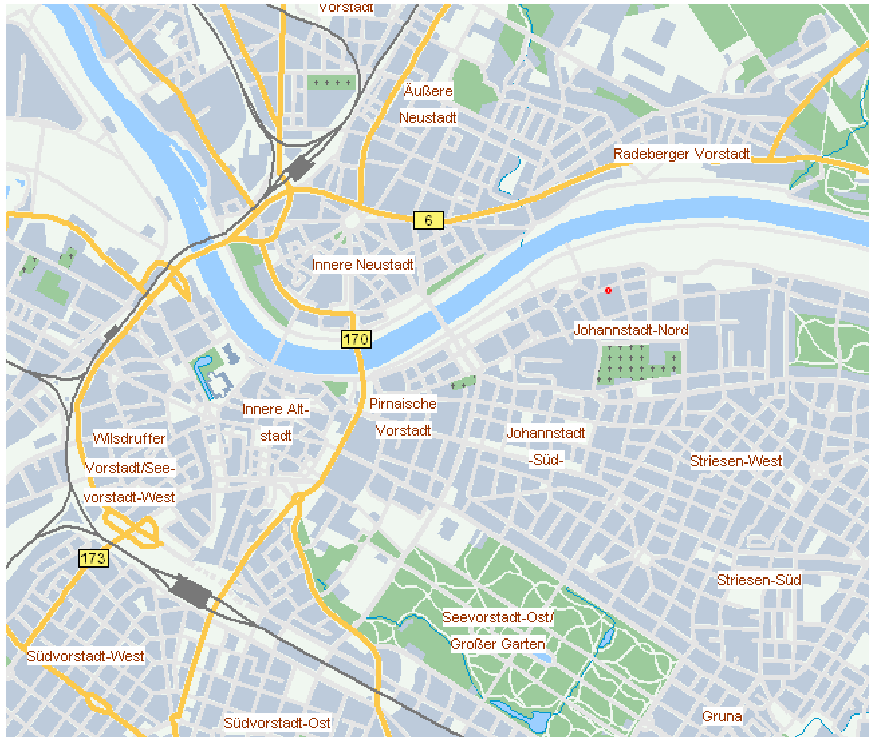

How do you find **Aello** in Dresden:

Raw orientation in the city of (red Point):

**Visitor's address: Blumenstrasse 80, 01307 Dresden
(don't mix it up with our billing address):**